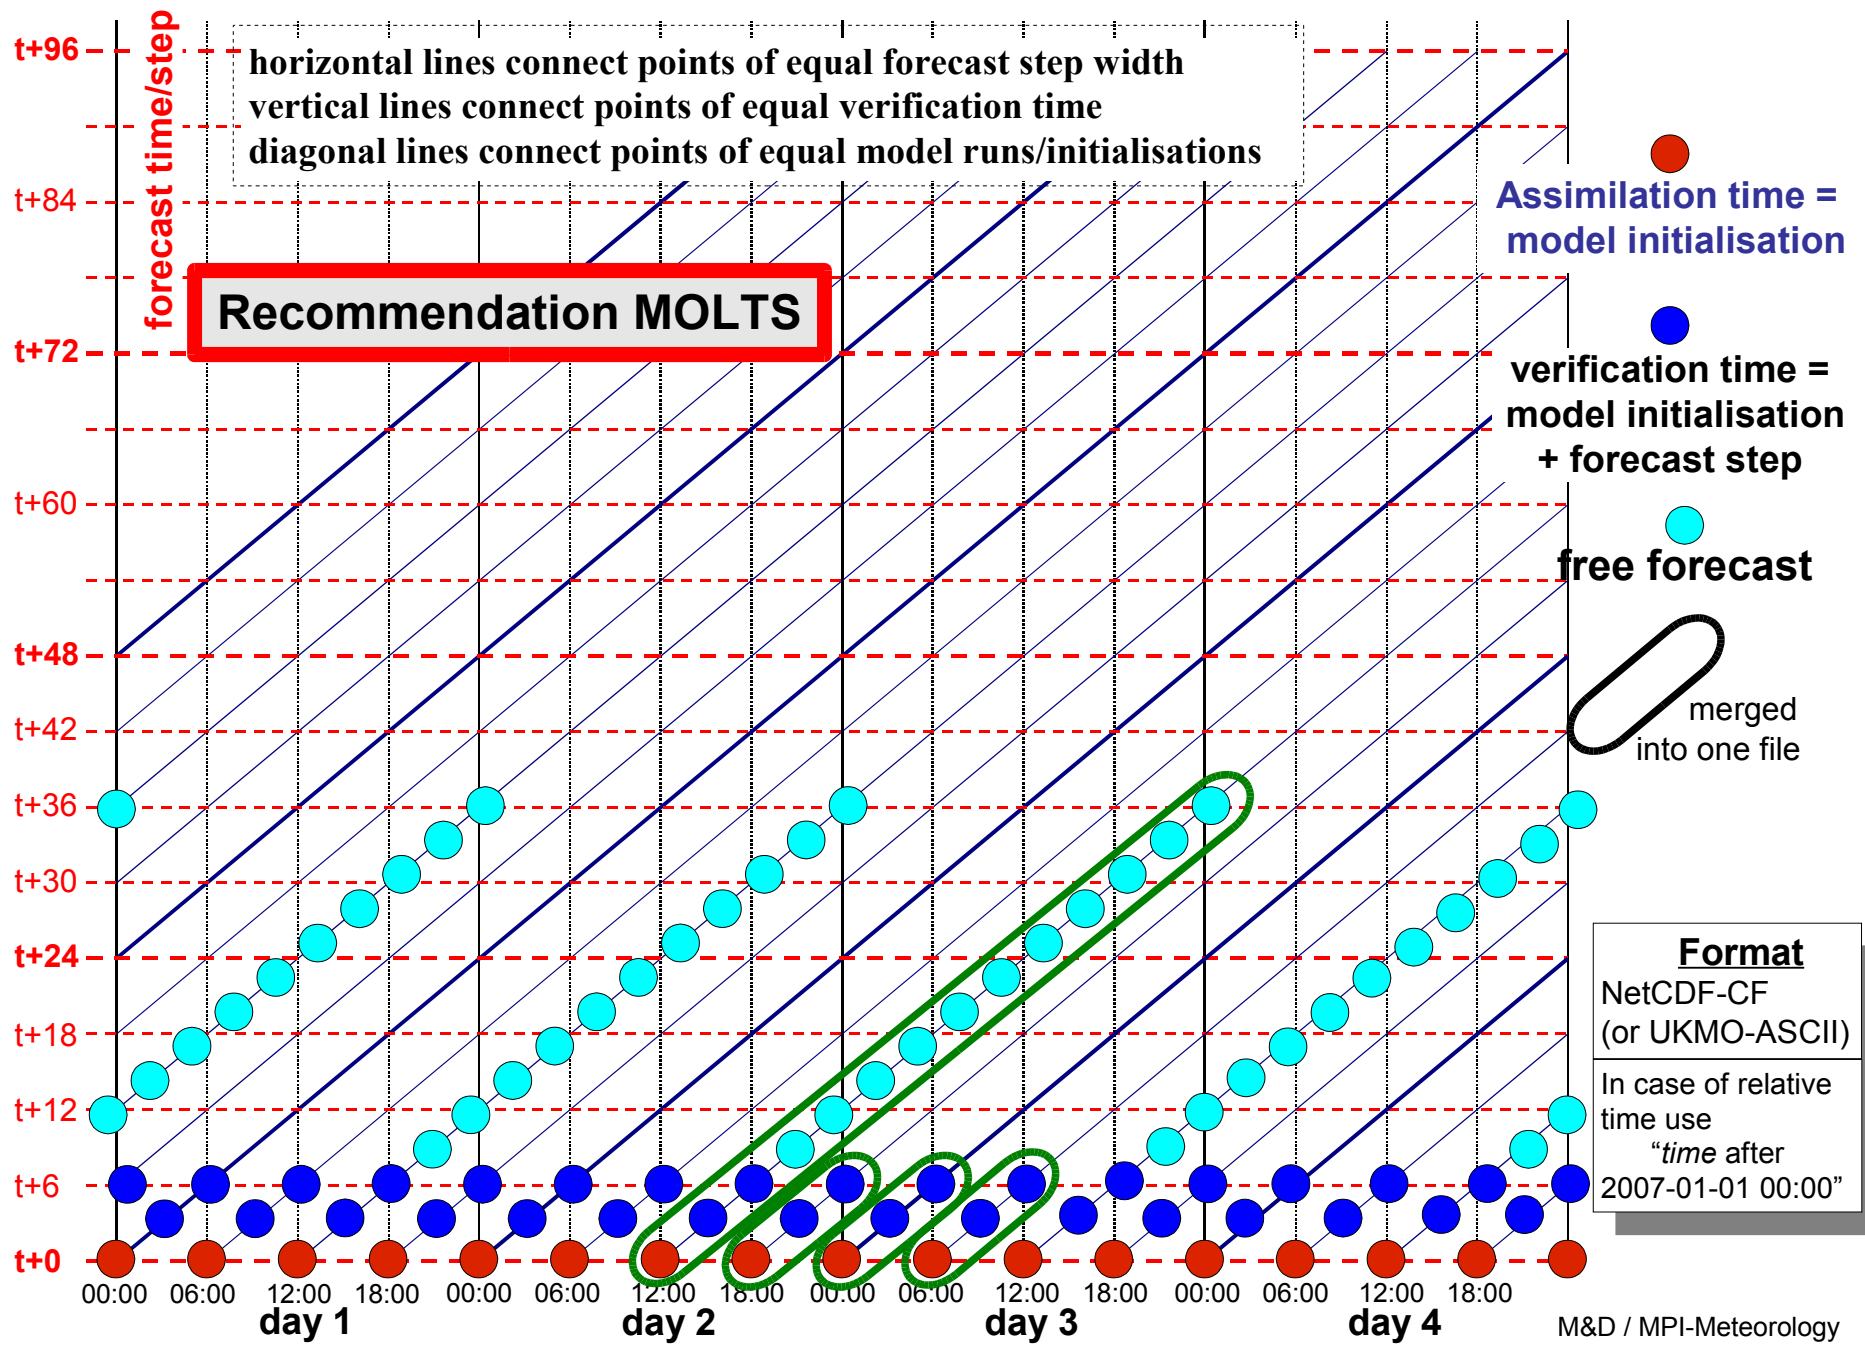

Recommendation GRID

Format
 WMO-GRIB
 (preferably 16-bit)

Recommendation MOLTS

Format
 NetCDF-CF
 (or UKMO-ASCII)
 In case of relative time use
 "time after 2007-01-01 00:00"